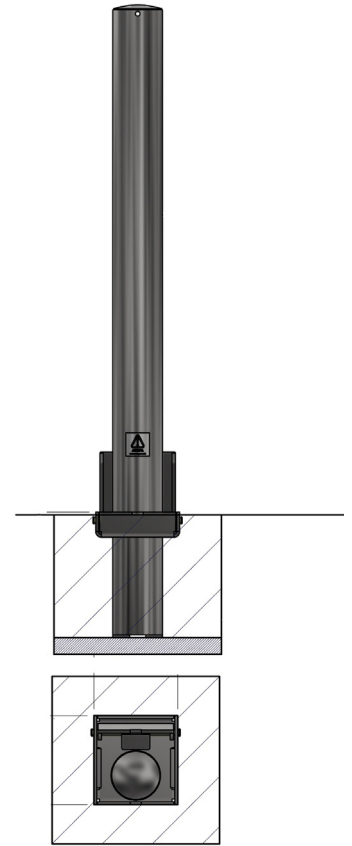

Removable Bollard 900mm Above Ground 60mm - 90mm Diameter Galvanised or Galvanised & Colour

The Removable Bollard offers an effective, simple and robust way to protect premises and vehicles. Removable Bollards are particularly suitable for locations where occasional access is required, the simple tab and padlock system provides an easy to operate solution for locking the bollard in place. The Removable Bollard is 900mm above ground and is available in a range of outside tube diameter sizes from 90mm through to 168mm. Padlock to secure is available at an extra cost.

The Removable Bollard 900 is ideal for protecting vehicle forecourts, commercial premises, car parks and domestic driveways and can be used in conjunction with fixed bollards as part of a security system for all types of premises.

Product details

- 900mm (Height above ground)
- 3mm Wall thickness
- Socket - 220mm (below ground)
- Price excludes padlock to secure

Installation & use

Bolt down to a suitable concrete surface.
Telescopic, removable and concrete in are supplied with welded fixing spikes to ensure firm ground anchorage into concrete.
Telescopic, removable and concrete in require a suitable excavated hole for installing into concrete.
Products are guaranteed for 12 months (if installed and used correctly).